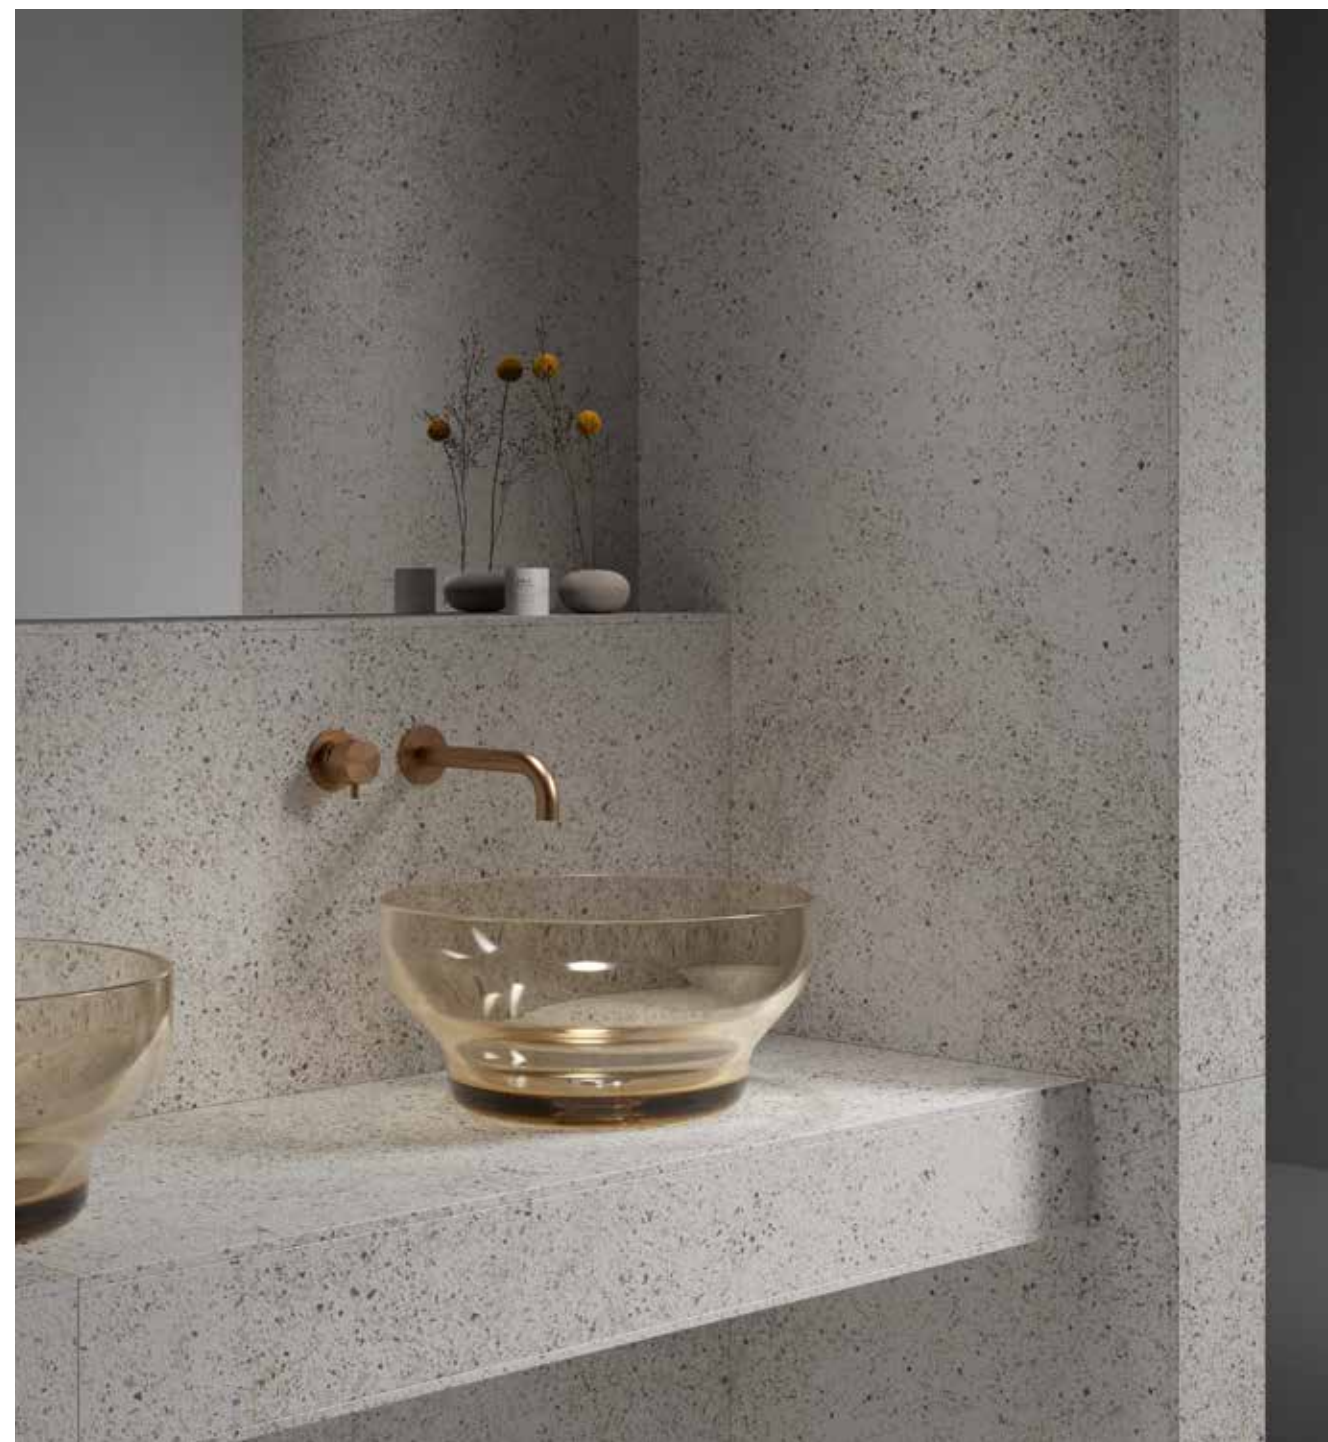

100%
natural
ingredients

100%
natural
process

100%
full
body

Solamente minerali selezionati
e il nostro know-how esclusivo.

Only carefully-selected minerals
and our exclusive expertise.

Senza smalti o stampa digitale.
Come in natura ogni pezzo
è unico e non ripetibile.

No glazes or digital printing.
Just like in nature, each piece
is unique and irreplicable.

Solido e omogeneo.
Nessuna differenza
tra sezione e superficie.

Solid and homogeneous.
No difference between
the body and the surface.

wall
Cashmere Nat 120x120

vanity top
Cashmere Nat