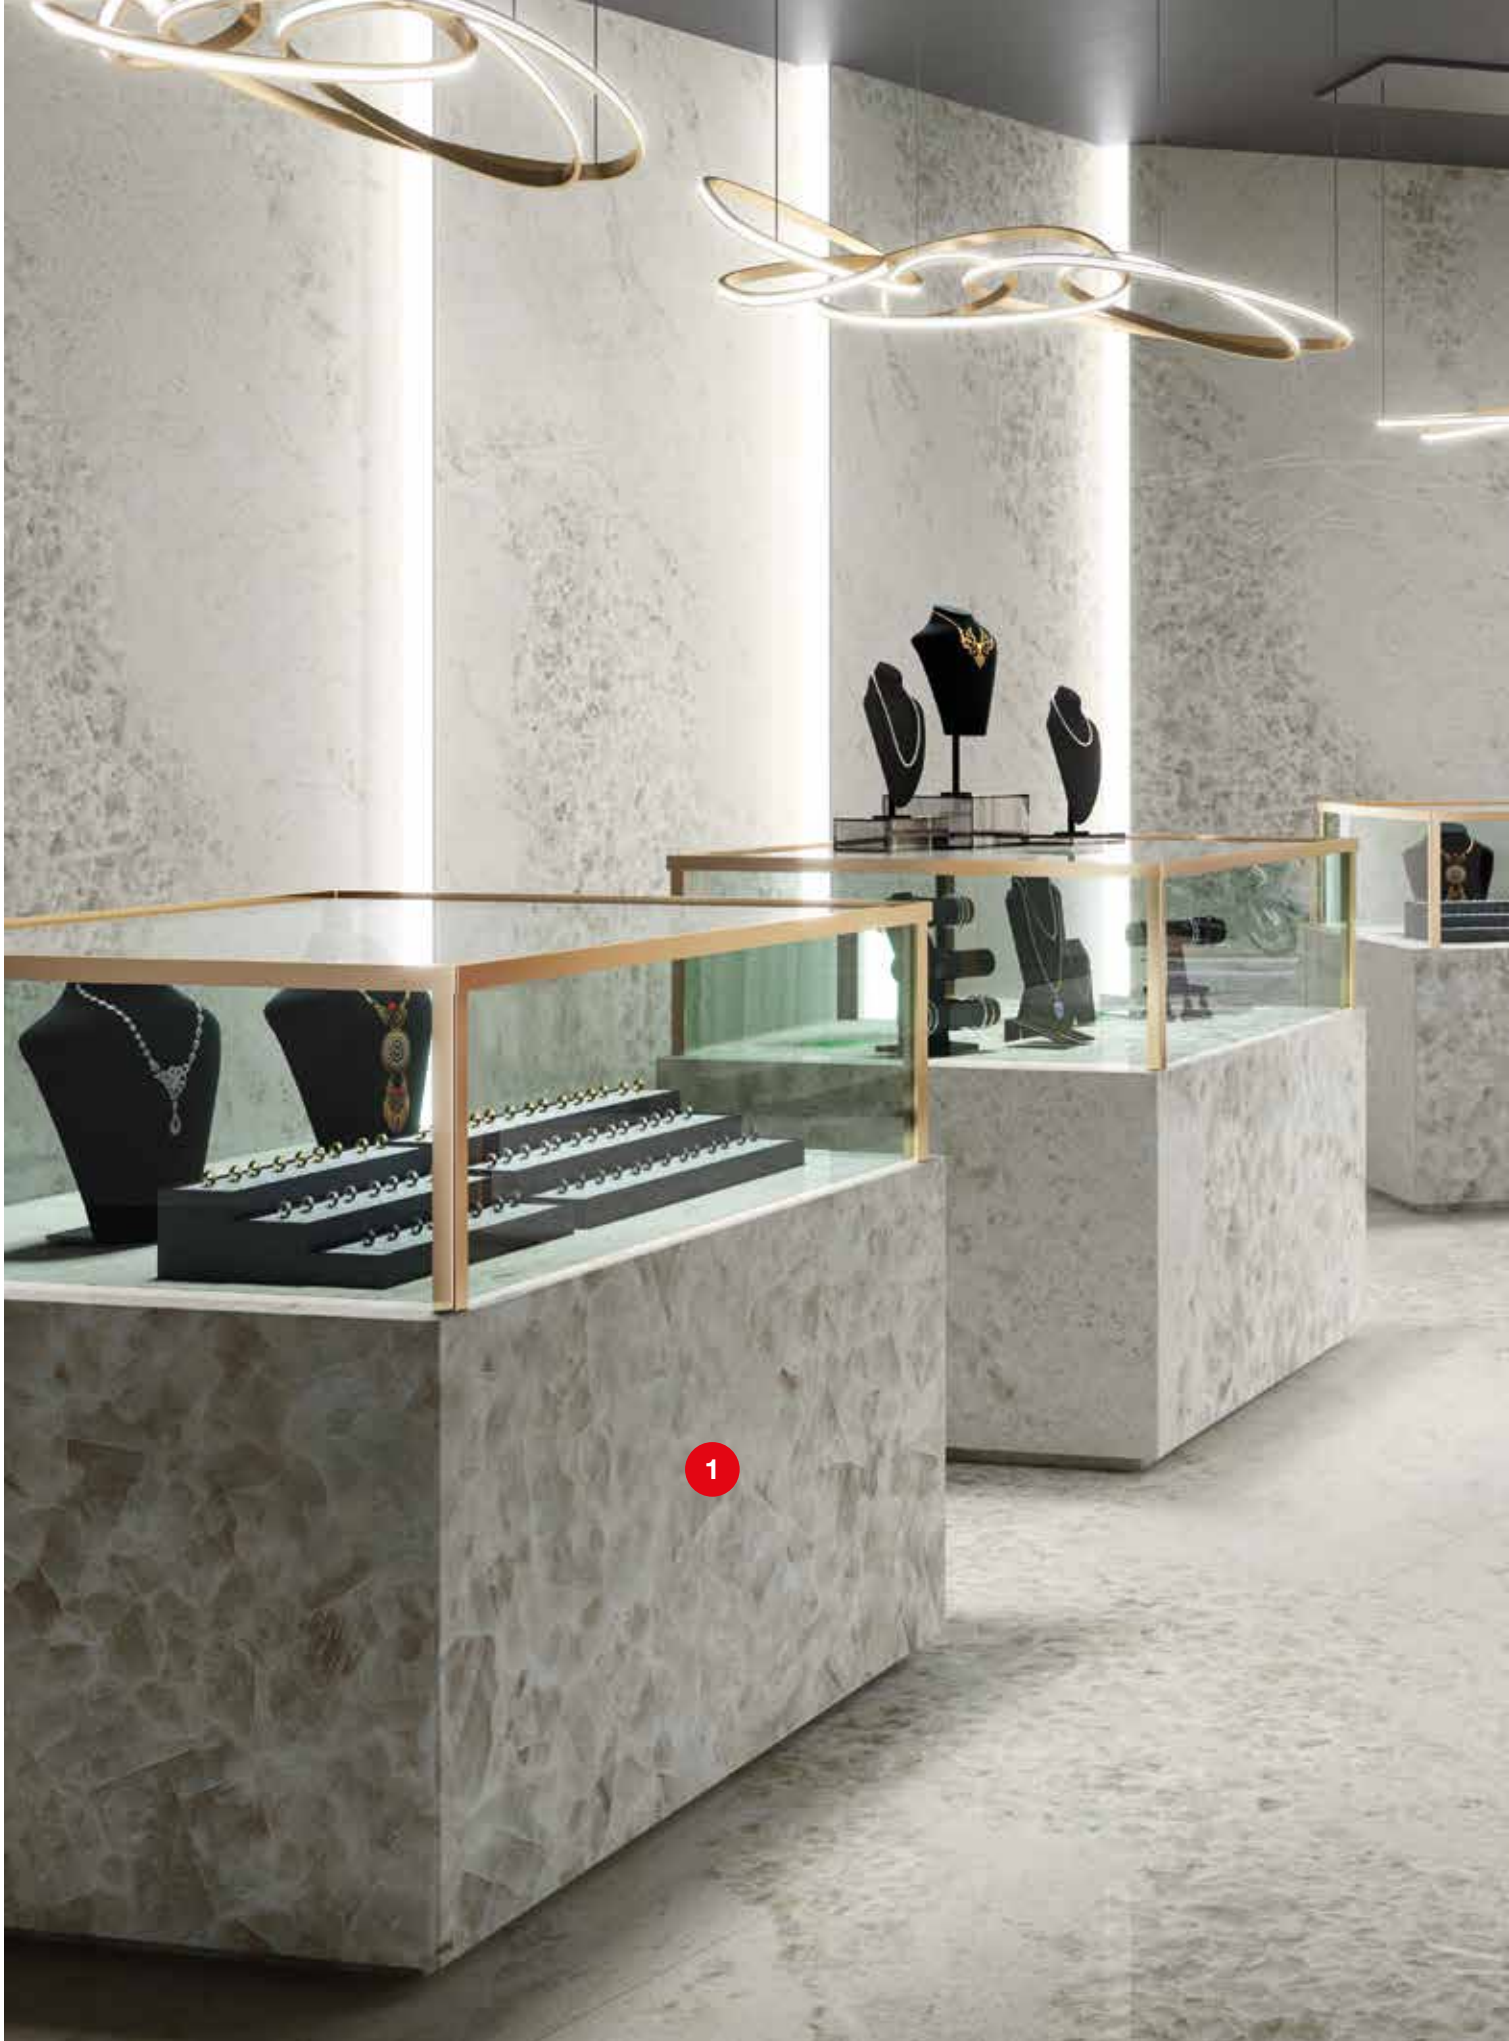

General Catalogue / 2020

Not just for surfaces

MAXFINE
FABBRICA
MARMINI E GRANITI

bathroom

Wall and floor
Gemstone Gem Rose
Roads Dark Depth

1
Vanity top
Gemstone Gem Rose

living

Wall and floor
Gemstone Gem Violet

1

shop&public

Wall and floor
Gemstone Gem Pearl

1 Counter
Gemstone Gem Pearl

Inspired by Nature

GEMSTONE GEM PEARL

New

300x150 . 120"x60"